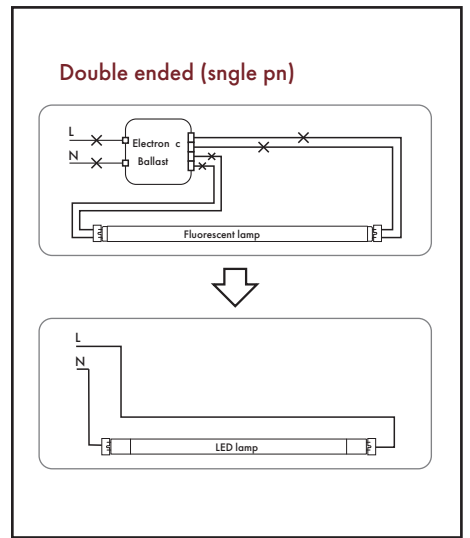

Surface Mount Kit Dimension

Wiring method - I

Wiring method - II

Wiring method - III

DIMENSIONS

Style	Type	A (Diameter)	B (Length)	Weight (lbs)
T5	4-ft	0.63" (15.87mm)	48" (1219.2mm)	0.45
T8	2-ft	1.00" (25.4mm)	24" (609.6mm)	0.50
T8	3-ft	1.00" (25.4mm)	36" (914.4mm)	0.65
T8	4-ft	1.00" (25.4mm)	48" (1219.2mm)	0.80
T8 (FA8)	8-ft	1.00" (25.4mm)	96" (2438.4mm)	1.50
T8 (R17d)	8-ft	1.00" (25.4mm)	96" (2438.4mm)	1.50

PHOTOMETRICS CHART

25W T5 (4-ft) DLC Standard

Illuminance at a Distance

Center Beam fc	Beam Width
815 fc	7.7 ft 4.5 ft
204 fc	15.4 ft 8.9 ft
90.6 fc	23.2 ft 13.4 ft
50.9 fc	30.9 ft 17.9 ft
32.6 fc	38.6 ft 22.3 ft
22.6 fc	46.3 ft 26.8 ft