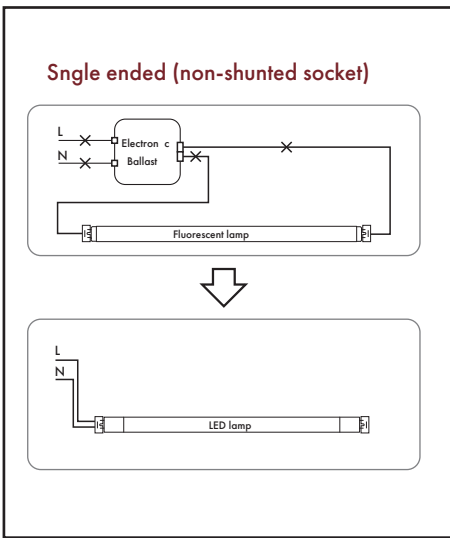

Surface Mount Kit Dimension

Wiring method - I

Wiring method - II

Wiring method - III

DIMENSIONS

Style	Type	A (Diameter)	B (Length)	Weight (lbs)
T5	4-ft	0.63" (15.87mm)	48" (1219.2mm)	0.45
T8	2-ft	1.00" (25.4mm)	24" (609.6mm)	0.50
T8	3-ft	1.00" (25.4mm)	36" (914.4mm)	0.65
T8	4-ft	1.00" (25.4mm)	48" (1219.2mm)	0.80
T8 (FA8)	8-ft	1.00" (25.4mm)	96" (2438.4mm)	1.50
T8 (R17d)	8-ft	1.00" (25.4mm)	96" (2438.4mm)	1.50