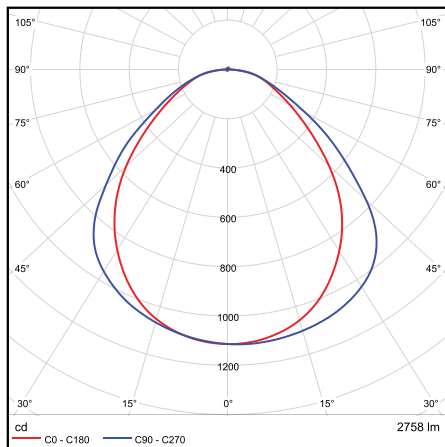

PHOTOMETRICS CHART

25W T5 (4-ft) DLC Standard

Illuminance at a Distance

Center Beam fc	Beam Width
815 fc	7.7 ft 4.5 ft
204 fc	15.4 ft 8.9 ft
90.6 fc	23.2 ft 13.4 ft
50.9 fc	30.9 ft 17.9 ft
32.6 fc	38.6 ft 22.3 ft
22.6 fc	46.3 ft 26.8 ft

■ Vert. Spread: 114.2°
■ Horiz. Spread: 83.6°

9W T8 (2-ft) DLC Standard

Illuminance at a Distance

Center Beam fc	Beam Width
178 fc	5.4 ft 6.5 ft
44.5 fc	10.7 ft 13.1 ft
19.8 fc	16.1 ft 19.6 ft
11.1 fc	21.4 ft 26.1 ft
7.13 fc	26.8 ft 32.7 ft
4.95 fc	32.2 ft 39.2 ft

■ Vert. Spread: 94.0°
■ Horiz. Spread: 105.2°

15W T8 (4-ft) DLC Standard

Illuminance at a Distance

Center Beam fc	Beam Width
197 fc	5.5 ft 6.3 ft
49.3 fc	11.0 ft 12.7 ft
21.9 fc	16.5 ft 19.0 ft
12.3 fc	22.0 ft 25.3 ft
7.88 fc	27.5 ft 31.7 ft
5.47 fc	33.0 ft 38.0 ft

■ Vert. Spread: 95.5°
■ Horiz. Spread: 103.4°