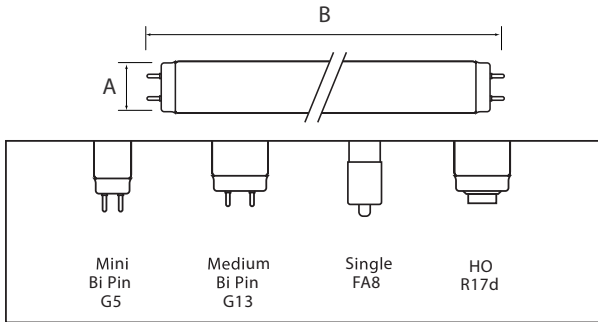

Surface Mount Kit Dimension

Wiring method - I

Wiring method - II

Wiring method - III

DIMENSIONS

Style	Type	A (Diameter)	B (Length)	Weight (lbs)
T5	4-ft	0.63" (15.87mm)	48" (1219.2mm)	0.45
T8	2-ft	1.00" (25.4mm)	24" (609.6mm)	0.50
T8	3-ft	1.00" (25.4mm)	36" (914.4mm)	0.65
T8	4-ft	1.00" (25.4mm)	48" (1219.2mm)	0.80
T8 (FA8)	8-ft	1.00" (25.4mm)	96" (2438.4mm)	1.50
T8 (R17d)	8-ft	1.00" (25.4mm)	96" (2438.4mm)	1.50

PHOTOMETRICS CHART

25W T5 (4-ft) DLC Standard

Illuminance at a Distance

Center Beam fc	Beam Width
815 fc	7.7 ft 4.5 ft
204 fc	15.4 ft 8.9 ft
90.6 fc	23.2 ft 13.4 ft
50.9 fc	30.9 ft 17.9 ft
32.6 fc	38.6 ft 22.3 ft
22.6 fc	46.3 ft 26.8 ft