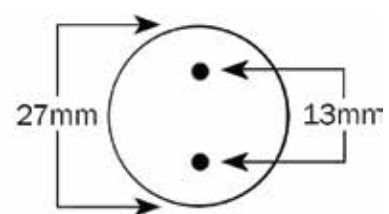

Surface Mount Kit Dimension

Wiring method - I

Wiring method - II

Wiring method - III

DIMENSIONS

Style	Type	A (Diameter)	B (Length)	Weight (lbs)
T5	4-ft	0.63" (15.87mm)	48" (1219.2mm)	0.45
T8	2-ft	1.00" (25.4mm)	24" (609.6mm)	0.50
T8	3-ft	1.00" (25.4mm)	36" (914.4mm)	0.65
T8	4-ft	1.00" (25.4mm)	48" (1219.2mm)	0.80
T8 (FA8)	8-ft	1.00" (25.4mm)	96" (2438.4mm)	1.50
T8 (R17d)	8-ft	1.00" (25.4mm)	96" (2438.4mm)	1.50

PHOTOMETRICS CHART

25W T5 (4-ft) DLC Standard

Illuminance at a Distance

Center Beam fc	Beam Width
815 fc	7.7 ft 4.5 ft
204 fc	15.4 ft 8.9 ft
90.6 fc	23.2 ft 13.4 ft
50.9 fc	30.9 ft 17.9 ft
32.6 fc	38.6 ft 22.3 ft
22.6 fc	46.3 ft 26.8 ft