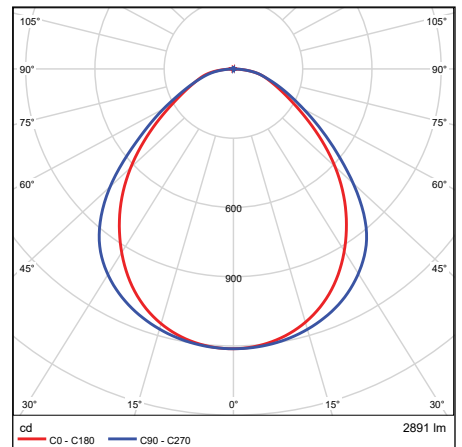

PHOTOMETRICS CHART

25W T5 (4-ft) DLC Standard

Illuminance at a Distance

Center Beam fc	Beam Width
815 fc	7.7 ft 4.5 ft
204 fc	15.4 ft 8.9 ft
90.6 fc	23.2 ft 13.4 ft
50.9 fc	30.9 ft 17.9 ft
32.6 fc	38.6 ft 22.3 ft
22.6 fc	46.3 ft 26.8 ft

■ Vert. Spread: 114.2°
■ Horiz. Spread: 83.6°

9W T8 (2-ft) DLC Standard

Illuminance at a Distance

Center Beam fc	Beam Width
178 fc	5.4 ft 6.5 ft
44.5 fc	10.7 ft 13.1 ft
19.8 fc	16.1 ft 19.6 ft
11.1 fc	21.4 ft 26.1 ft
7.13 fc	26.8 ft 32.7 ft
4.95 fc	32.2 ft 39.2 ft

■ Vert. Spread: 94.0°
■ Horiz. Spread: 105.2°

15W T8 (4-ft) DLC Standard

Illuminance at a Distance

Center Beam fc	Beam Width
197 fc	5.5 ft 6.3 ft
49.3 fc	11.0 ft 12.7 ft
21.9 fc	16.5 ft 19.0 ft
12.3 fc	22.0 ft 25.3 ft
7.88 fc	27.5 ft 31.7 ft
5.47 fc	33.0 ft 38.0 ft

■ Vert. Spread: 95.5°
■ Horiz. Spread: 103.4°