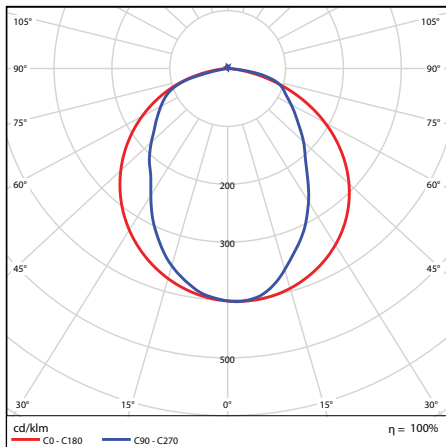

Surface Mount Kit Dimension

Wiring method - I

Wiring method - II

Wiring method - III

DIMENSIONS

Style	Type	A (Diameter)	B (Length)	Weight (lbs)
T5	4-ft	0.63" (15.87mm)	48" (1219.2mm)	0.45
T8	2-ft	1.00" (25.4mm)	24" (609.6mm)	0.50
T8	3-ft	1.00" (25.4mm)	36" (914.4mm)	0.65
T8	4-ft	1.00" (25.4mm)	48" (1219.2mm)	0.80
T8 (FA8)	8-ft	1.00" (25.4mm)	96" (2438.4mm)	1.50
T8 (R17d)	8-ft	1.00" (25.4mm)	96" (2438.4mm)	1.50

PHOTOMETRICS CHART

25W T5 (4-ft) DLC Standard

Illuminance at a Distance

Center Beam fc	Beam Width
815 fc	7.7 ft 4.5 ft
204 fc	15.4 ft 8.9 ft
90.6 fc	23.2 ft 13.4 ft
50.9 fc	30.9 ft 17.9 ft
32.6 fc	38.6 ft 22.3 ft
22.6 fc	46.3 ft 26.8 ft

■ Vert. Spread: 114.2°
■ Horiz. Spread: 83.6°

9W T8 (2-ft) DLC Standard

Illuminance at a Distance

Center Beam fc	Beam Width
178 fc	5.4 ft 6.5 ft
44.5 fc	10.7 ft 13.1 ft
19.8 fc	16.1 ft 19.6 ft
11.1 fc	21.4 ft 26.1 ft
7.13 fc	26.8 ft 32.7 ft
4.95 fc	32.2 ft 39.2 ft