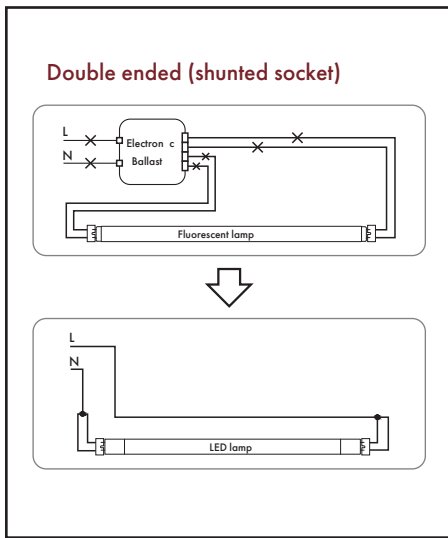

Surface Mount Kit Dimension

Wiring method - I

Wiring method - II

Wiring method - III

DIMENSIONS

Style	Type	A (Diameter)	B (Length)	Weight (lbs)
T5	4-ft	0.63" (15.87mm)	48" (1219.2mm)	0.45
T8	2-ft	1.00" (25.4mm)	24" (609.6mm)	0.50
T8	3-ft	1.00" (25.4mm)	36" (914.4mm)	0.65
T8	4-ft	1.00" (25.4mm)	48" (1219.2mm)	0.80
T8 (FA8)	8-ft	1.00" (25.4mm)	96" (2438.4mm)	1.50
T8 (R17d)	8-ft	1.00" (25.4mm)	96" (2438.4mm)	1.50

PHOTOMETRICS CHART

25W T5 (4-ft) DLC Standard

Illuminance at a Distance

Center Beam fc	Beam Width
815 fc	7.7 ft 4.5 ft
204 fc	15.4 ft 8.9 ft
90.6 fc	23.2 ft 13.4 ft
50.9 fc	30.9 ft 17.9 ft
32.6 fc	38.6 ft 22.3 ft
22.6 fc	46.3 ft 26.8 ft